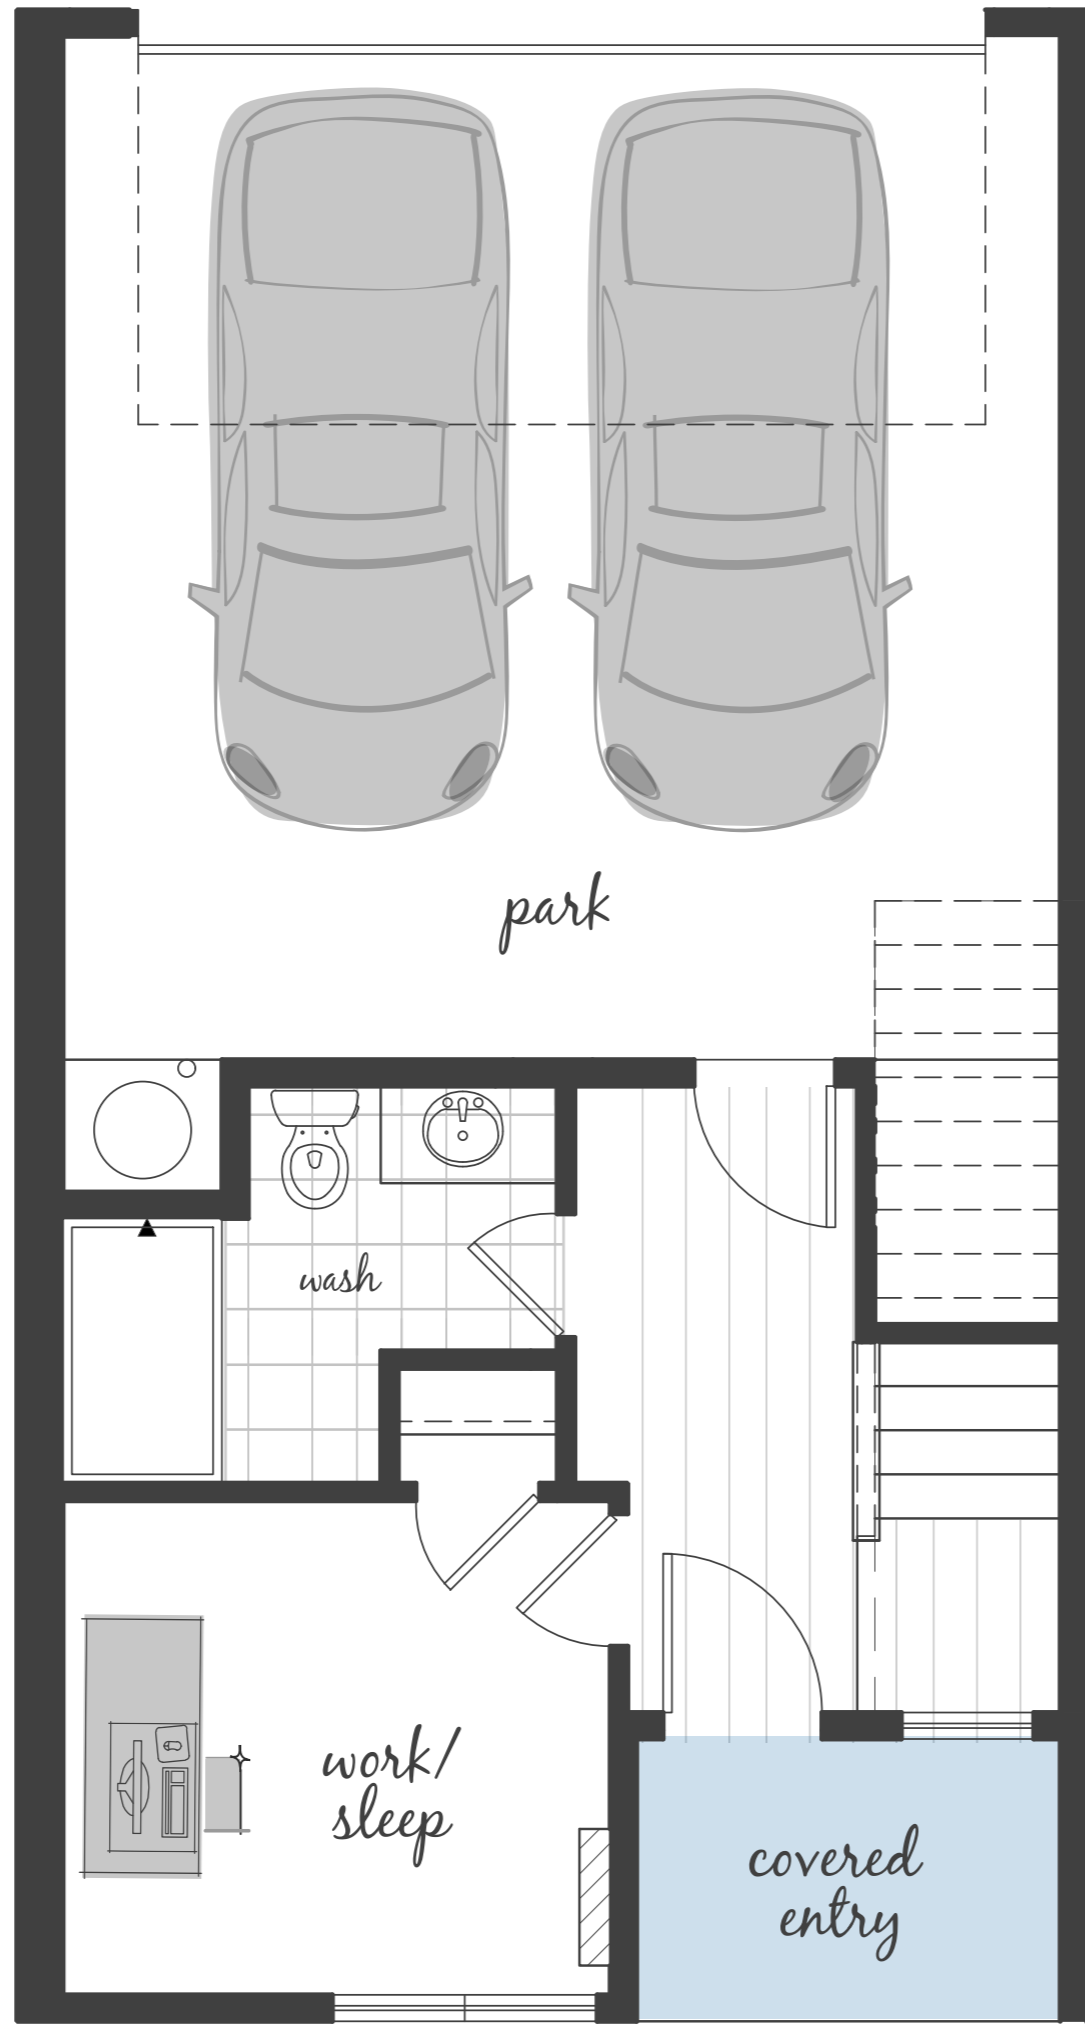

1800 sq ft  
Design 5

- 4 Bedrooms
- Tech Niche
- 3.5 Bath
- 2 Car Garage
- Heated Outdoor Living

Designer features

- Heated Outdoor Living
- Open Concept Living Space
- Entertainers Kitchen
- Convenient Tech Niche

Lower Floor

Main Floor

Upper Floor