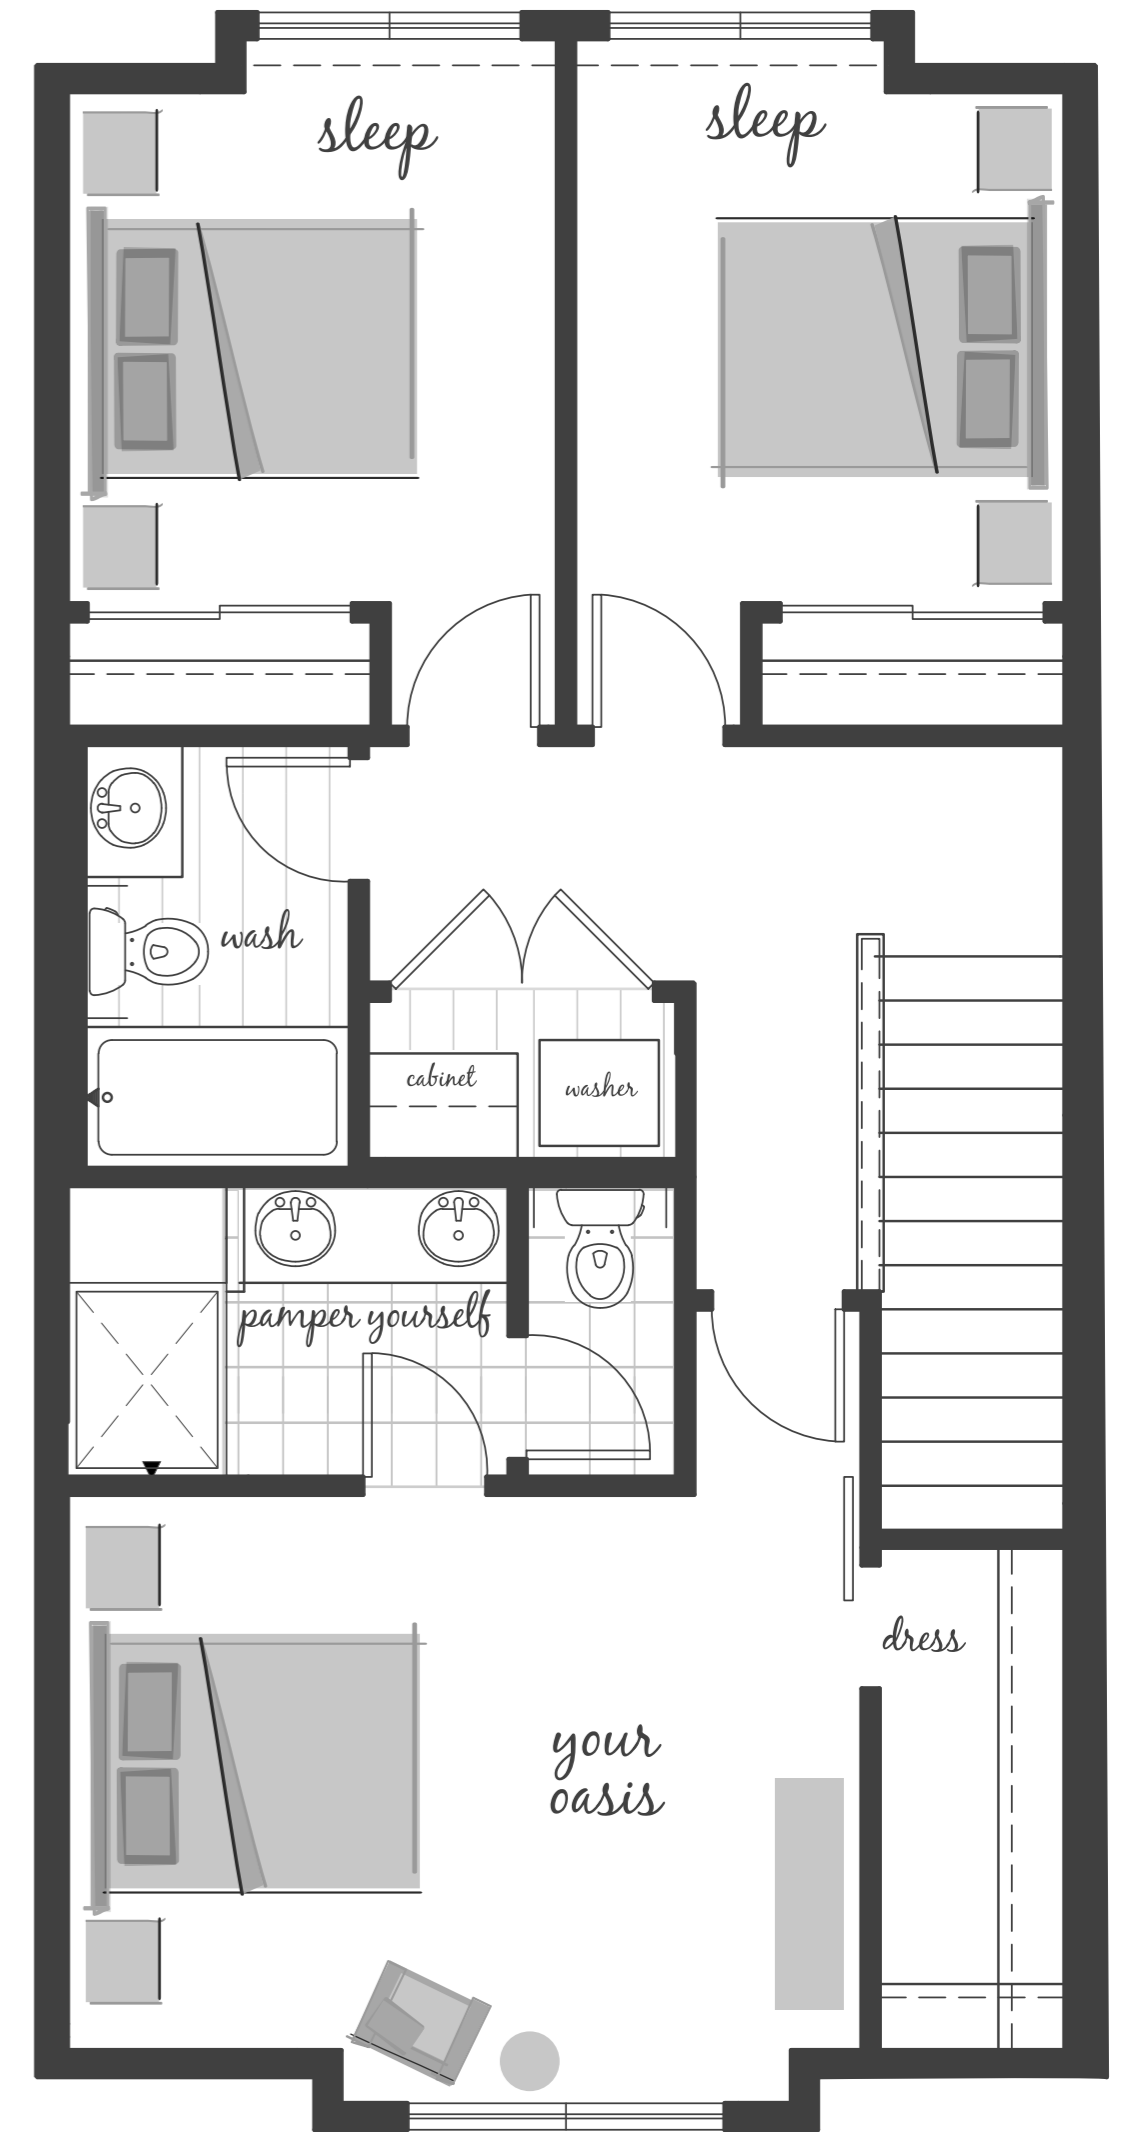

1800 sq ft  
Design 5

- 4 Bedrooms
- Tech Niche
- 3.5 Bath
- 2 Car Garage
- Heated Outdoor Living

Designer features

- Heated Outdoor Living
- Open Concept Living Space
- Entertainers Kitchen
- Convenient Tech Niche

Lower Floor

Main Floor

Upper Floor