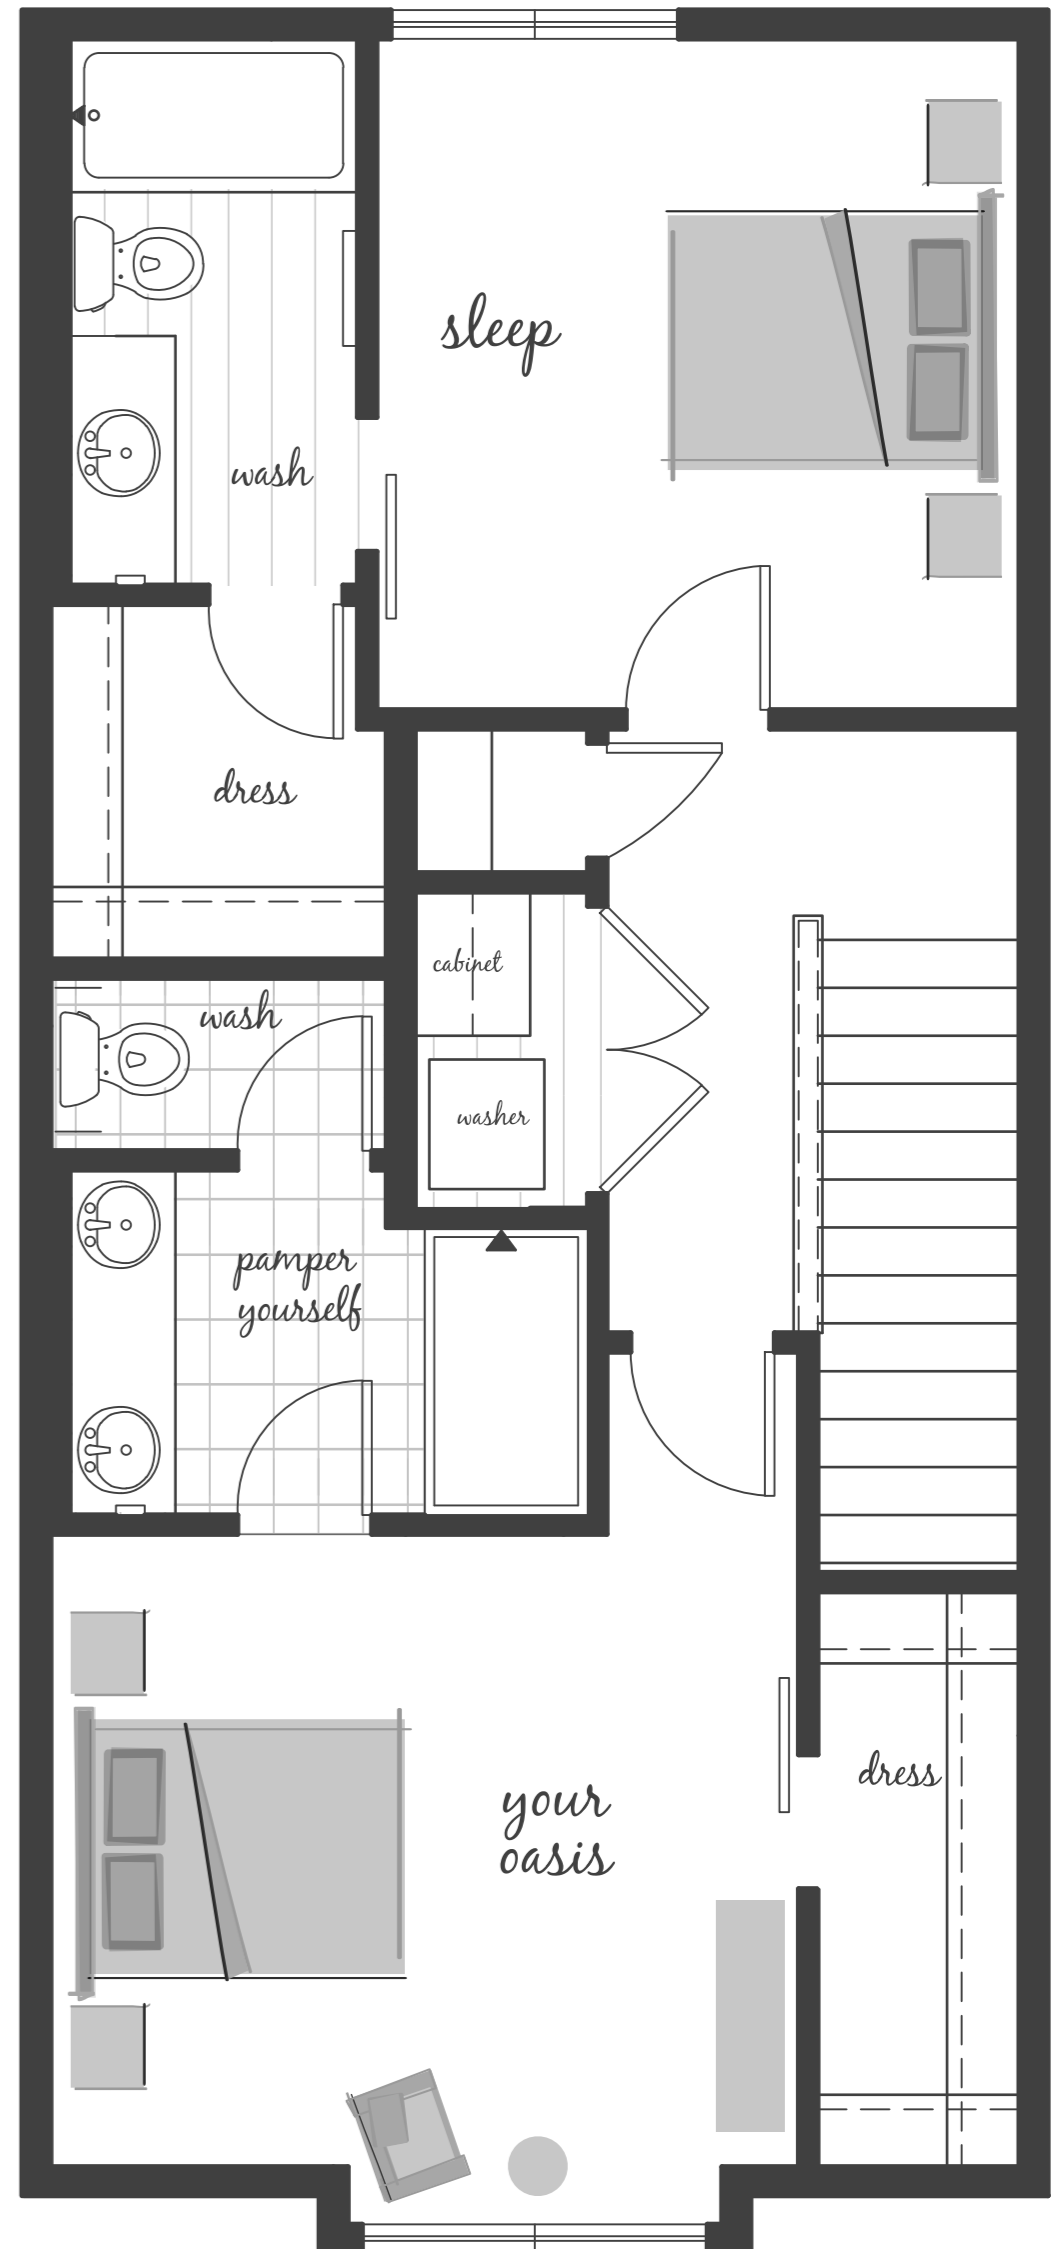

**Designer features**

- Double Upstairs Suites
- Heated Outdoor Living
- Open Concept Living Space
- Convenient Breakfast Nook

Lower Floor

Main Floor

Upper Floor