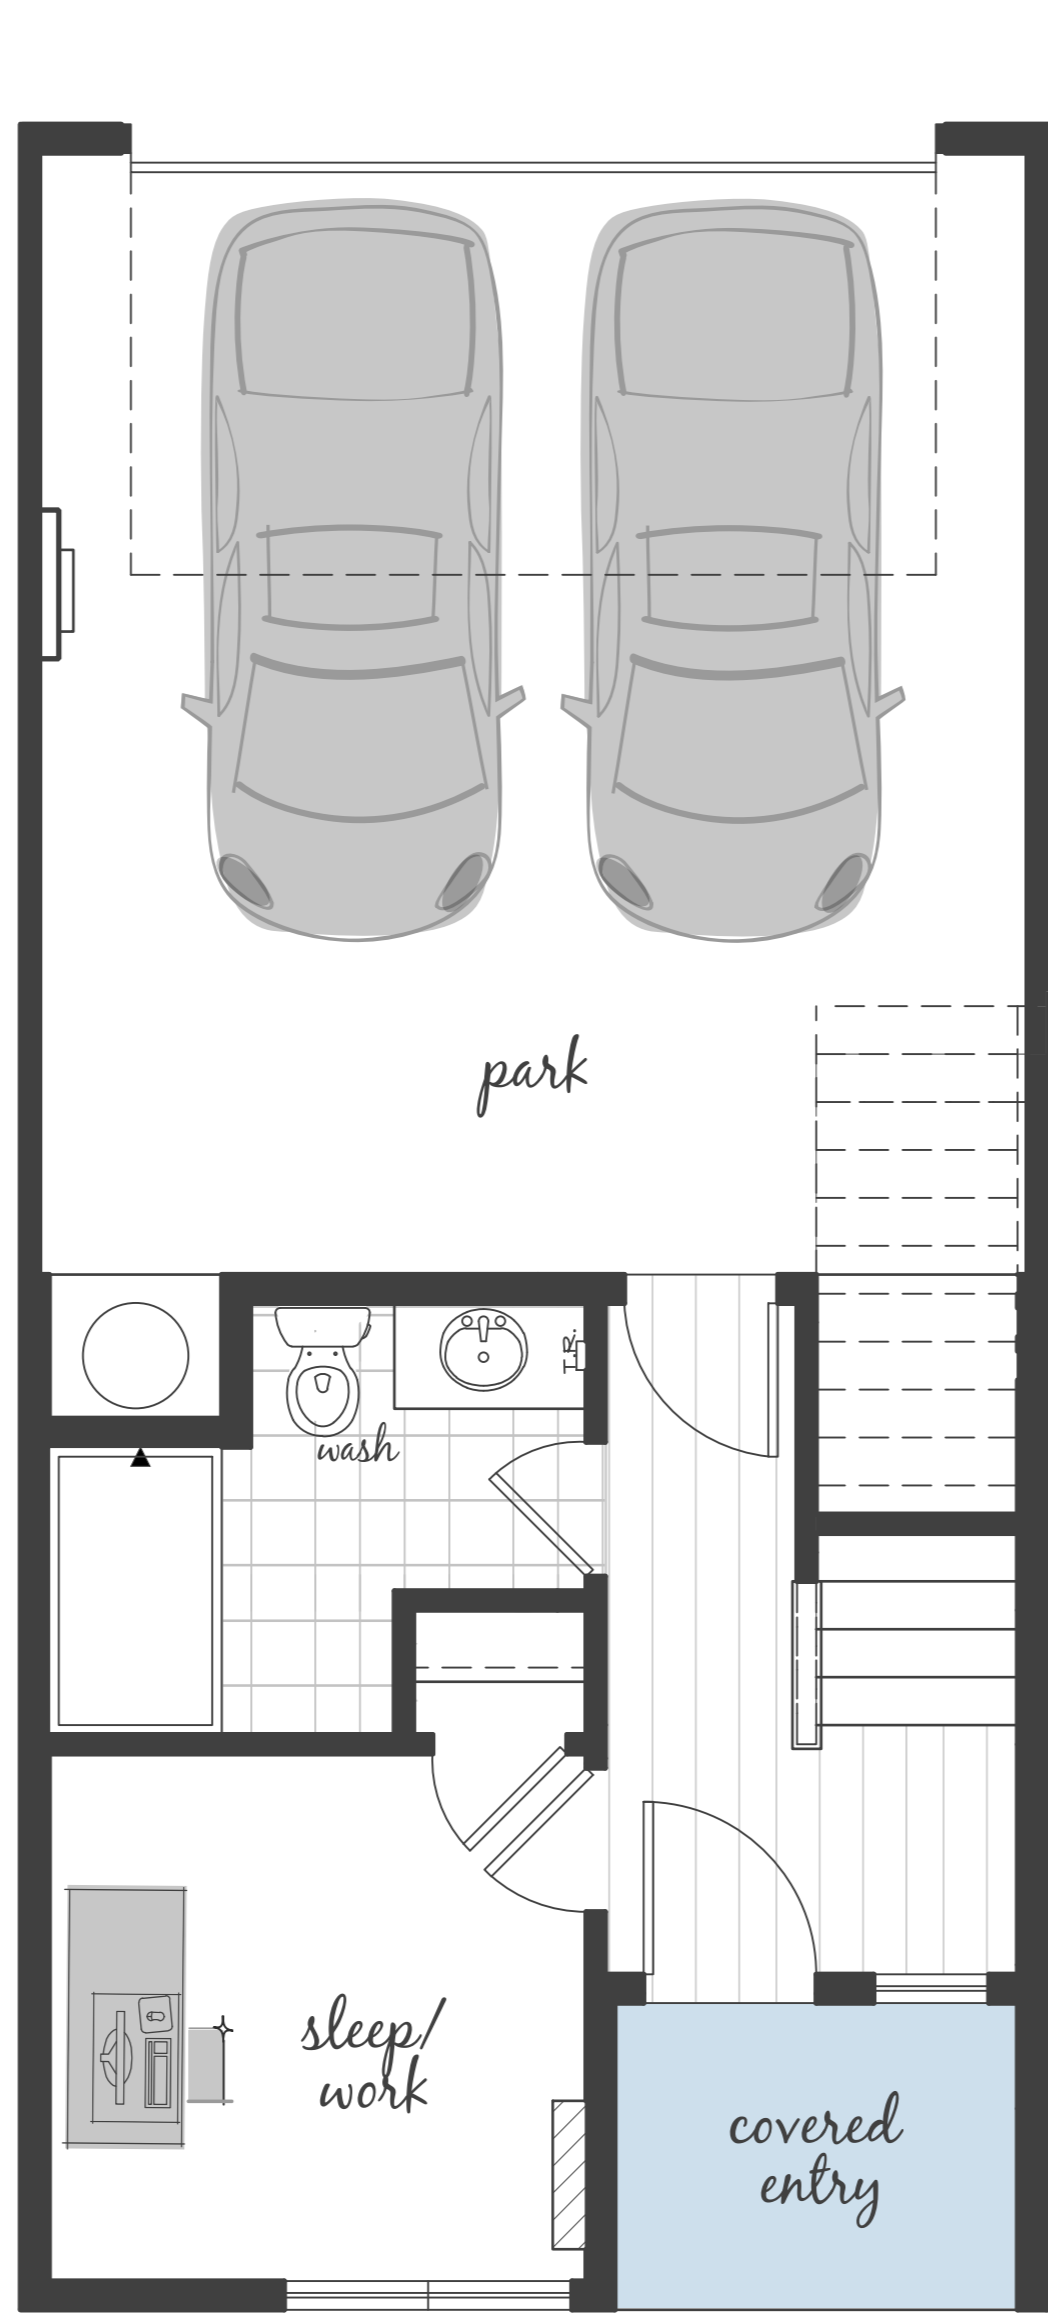

**Designer features**

- Double Upstairs Suites
- Heated Outdoor Living
- Open Concept Living Space
- Convenient Breakfast Nook

Lower Floor

Main Floor

Upper Floor