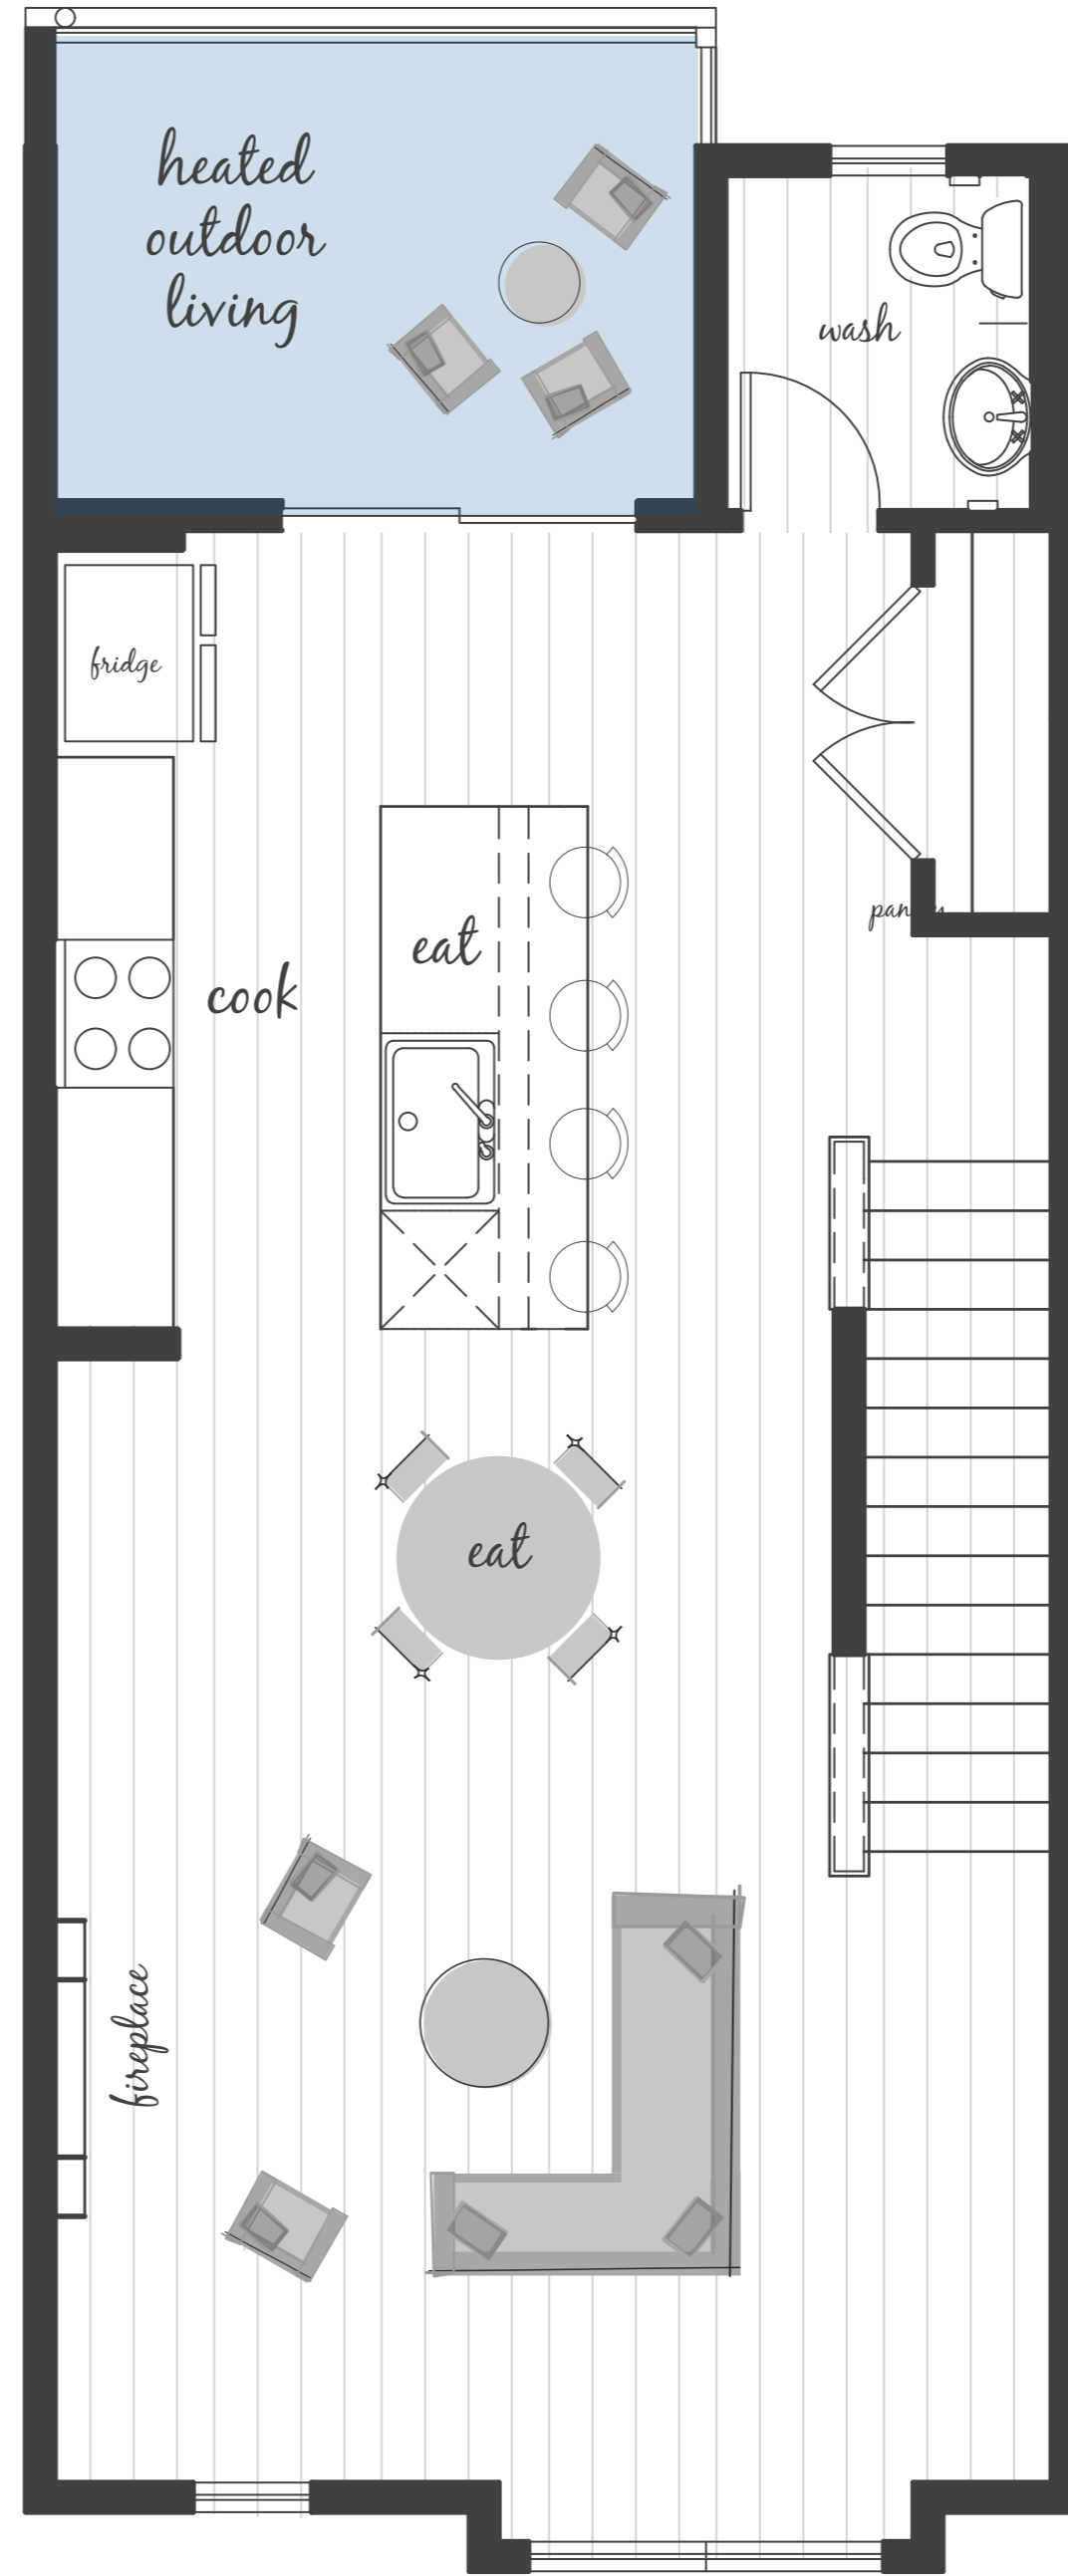

sq ft **1504**
Design 1

- 
2 Bedrooms
- 
Office
- 
3.5 Bath
- 
2 Car Garage
- 
Heated Outdoor Living

Designer features

- Double Upstairs Suites
- Heated Outdoor Living
- Open Concept Main Floor
- Extra Storage

Lower Floor

Main Floor

Upper Floor