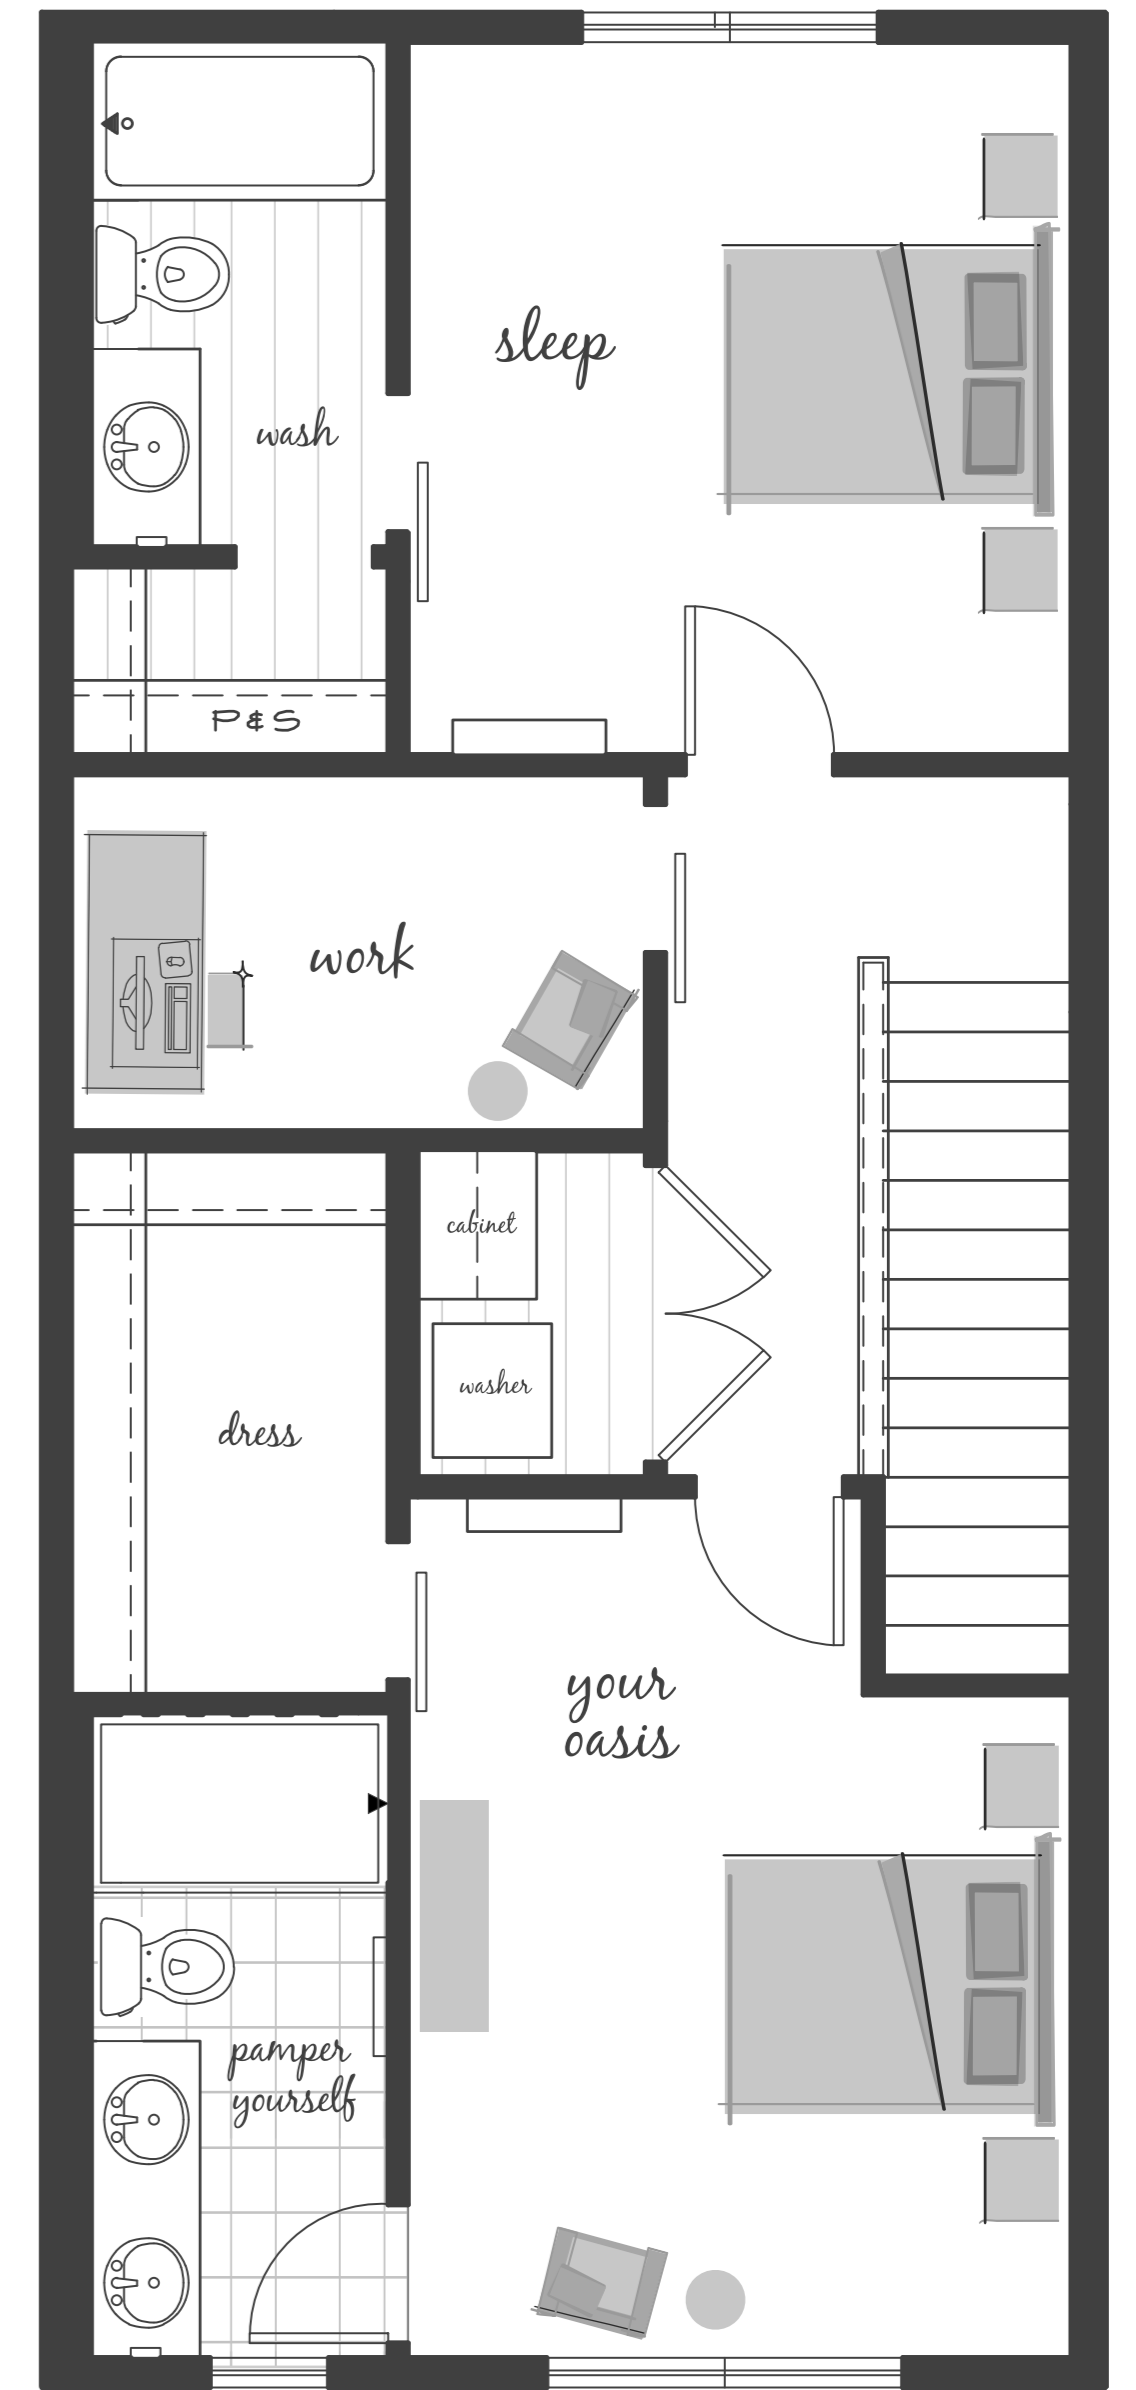

sq ft **1504**
Design 1

- 
2 Bedrooms
- 
Office
- 
3.5 Bath
- 
2 Car Garage
- 
Heated Outdoor Living

Designer features

- Double Upstairs Suites
- Heated Outdoor Living
- Open Concept Main Floor
- Extra Storage

Lower Floor

Main Floor

Upper Floor