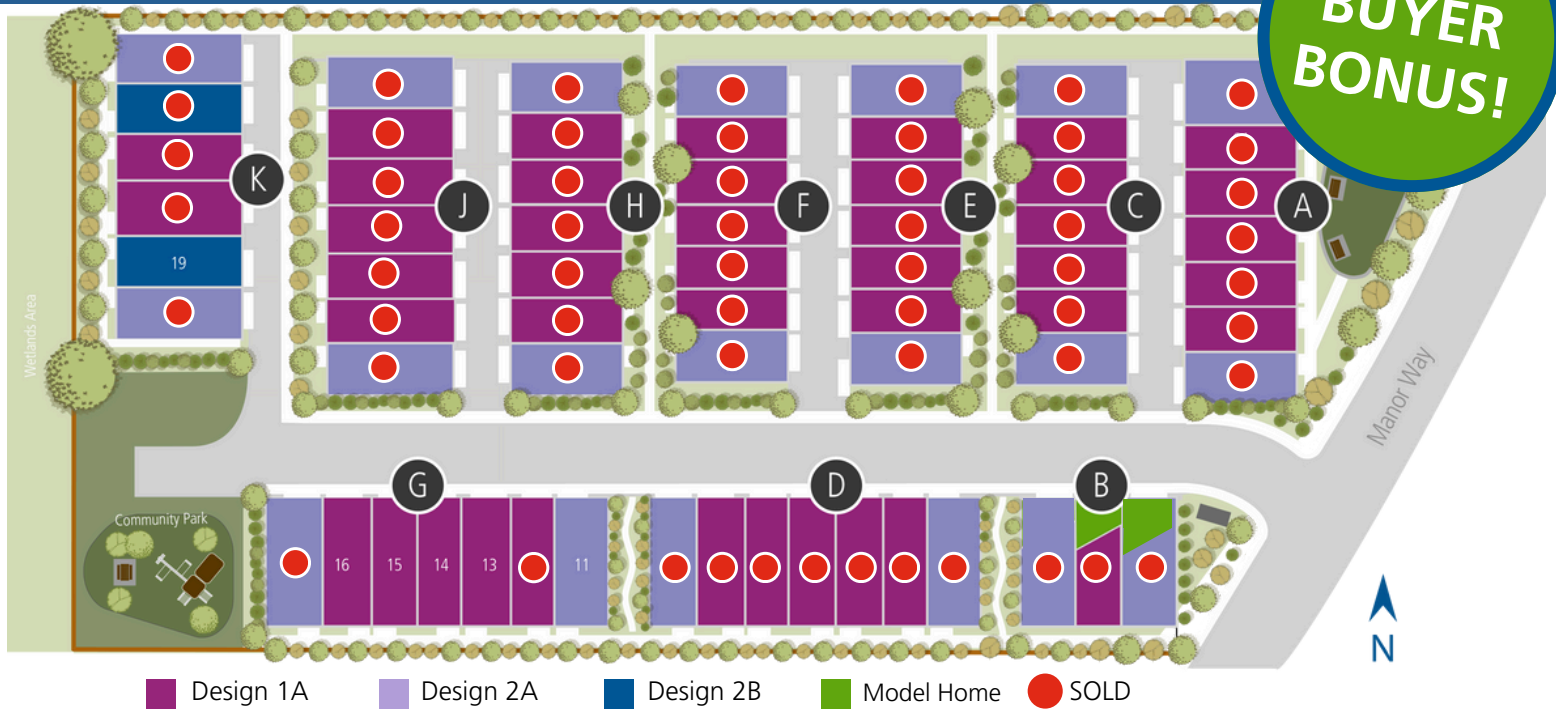

ASK ABOUT OUR
**BUYER
BONUS!**

LAST CHANCE....FINAL HOMES NOW AVAILABLE!

Lot 13 \$649,900

Design 1A | 1626sf | 3 Bedroom | 3.5 Bath

Includes Appliances, Built-in Breakfast Seating & Car Charger Outlet
Transitional Color Scheme

Lot 14 \$654,900

Design 1A | 1626sf | 3 Bedroom | 3.5 Bath

Includes Appliances, Laminate Throughout
Classic Scheme

Lot 15 \$644,900

Design 1A | 1626sf | 3 Bedroom | 3.5 Bath

Includes Appliances, Car Charger Outlet
Transitional Scheme

Lot 16 \$654,900

Design 1A | 1626sf | 3 Bedroom | 3.5 Bath

Includes Appliances, Laminate Throughout, Built-In Breakfast nook Seating
Classic Scheme

Lot 19 \$714,900

Design 2B | 1800sf | 4 Bedroom | 3.5 Bath

Greenbelt Homesite - Includes Appliances, Car Charger Outlet & Classic Color Scheme

Lot 11 \$719,900

Design 2A | 1800sf | 4 Bedroom | 3.5 Bath

Light & Bright End Unit - Includes Appliances, Car Charger Outlet & Classic Color Scheme