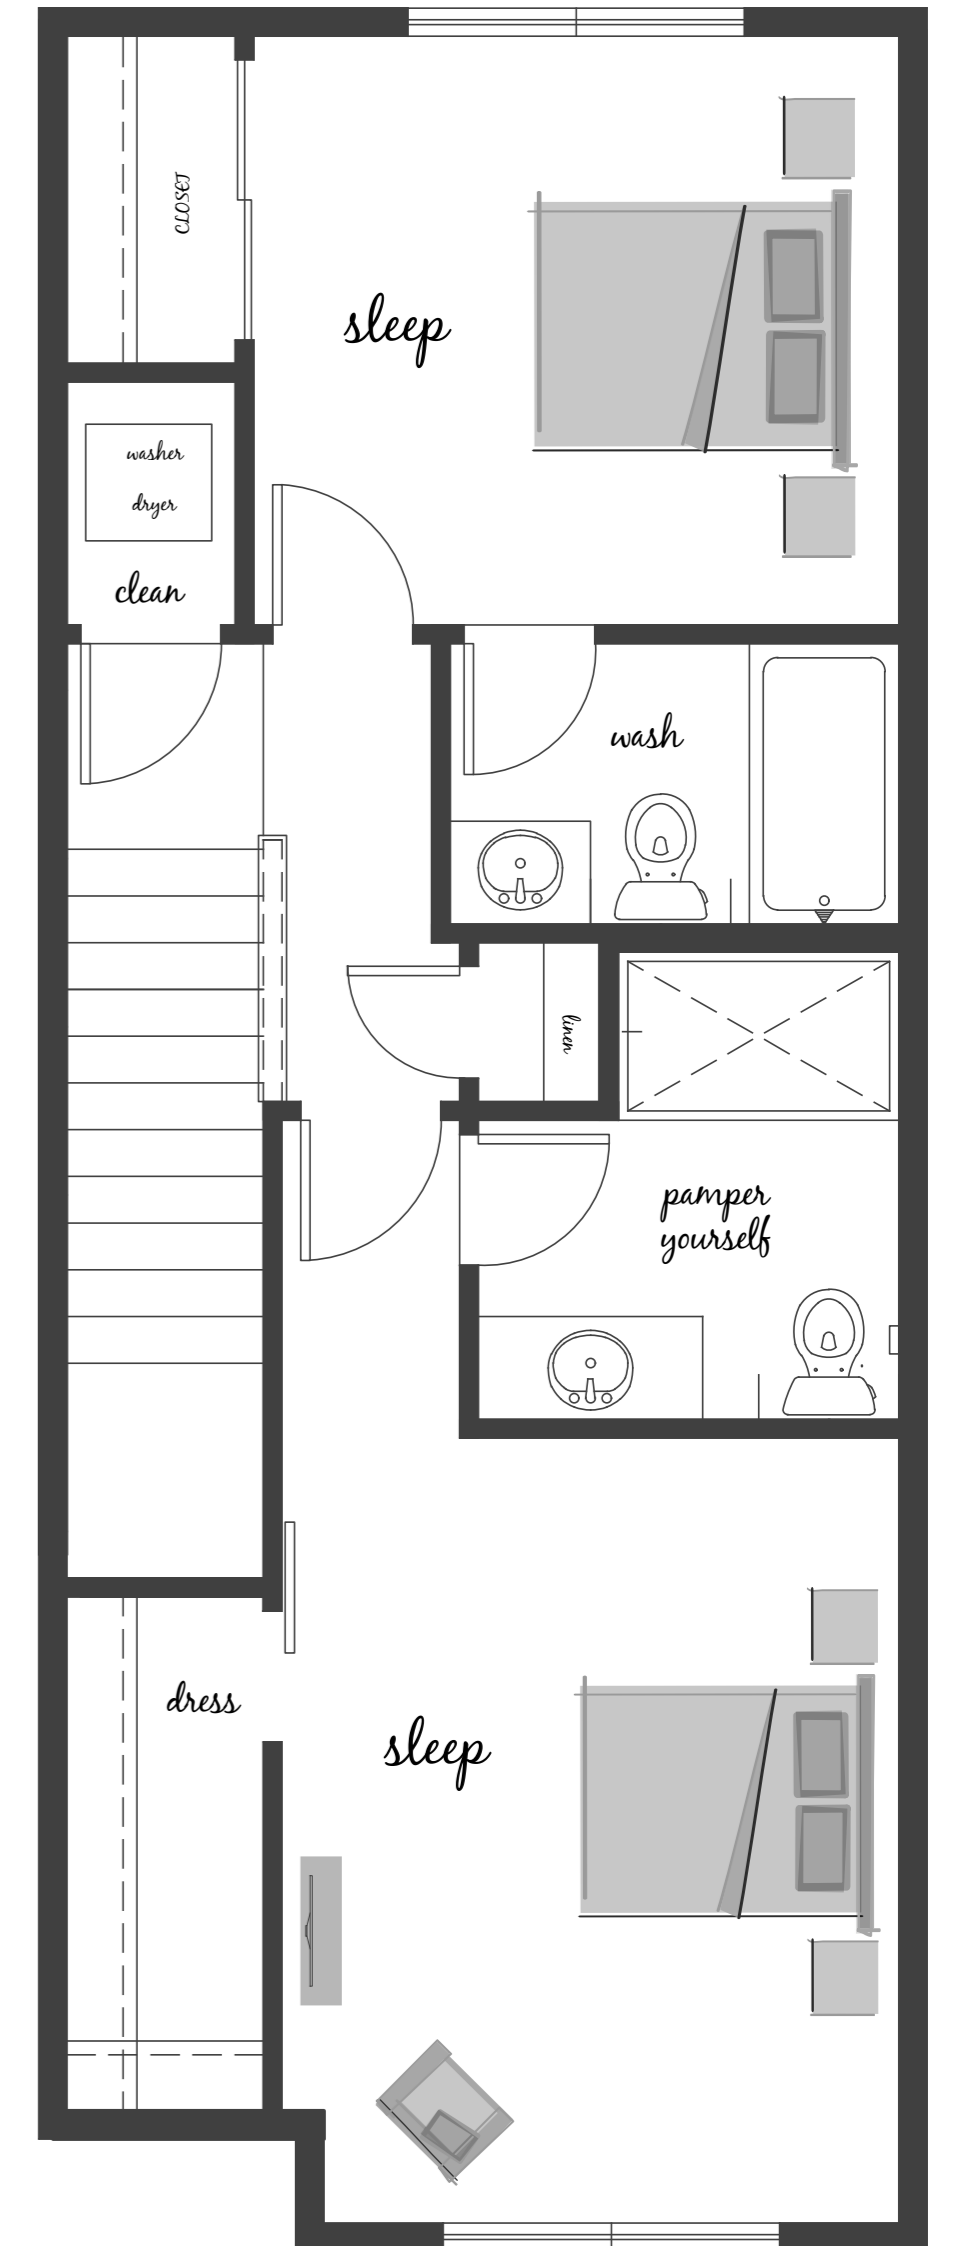

THE FARMHOUSES

at Roxburghe

sq ft **1332**

 2 Bedrooms
  2.5 Bath
  2 Car Garage

designer features

- Open Concept Living Space
- Quartz Countertops
- Luxurious Master Bath
- SMART Lighting Features
- Double Upstairs Suites

Lower Floor

Main Floor

Upper Floor

Westcott
HOMES

westcotthomes.com