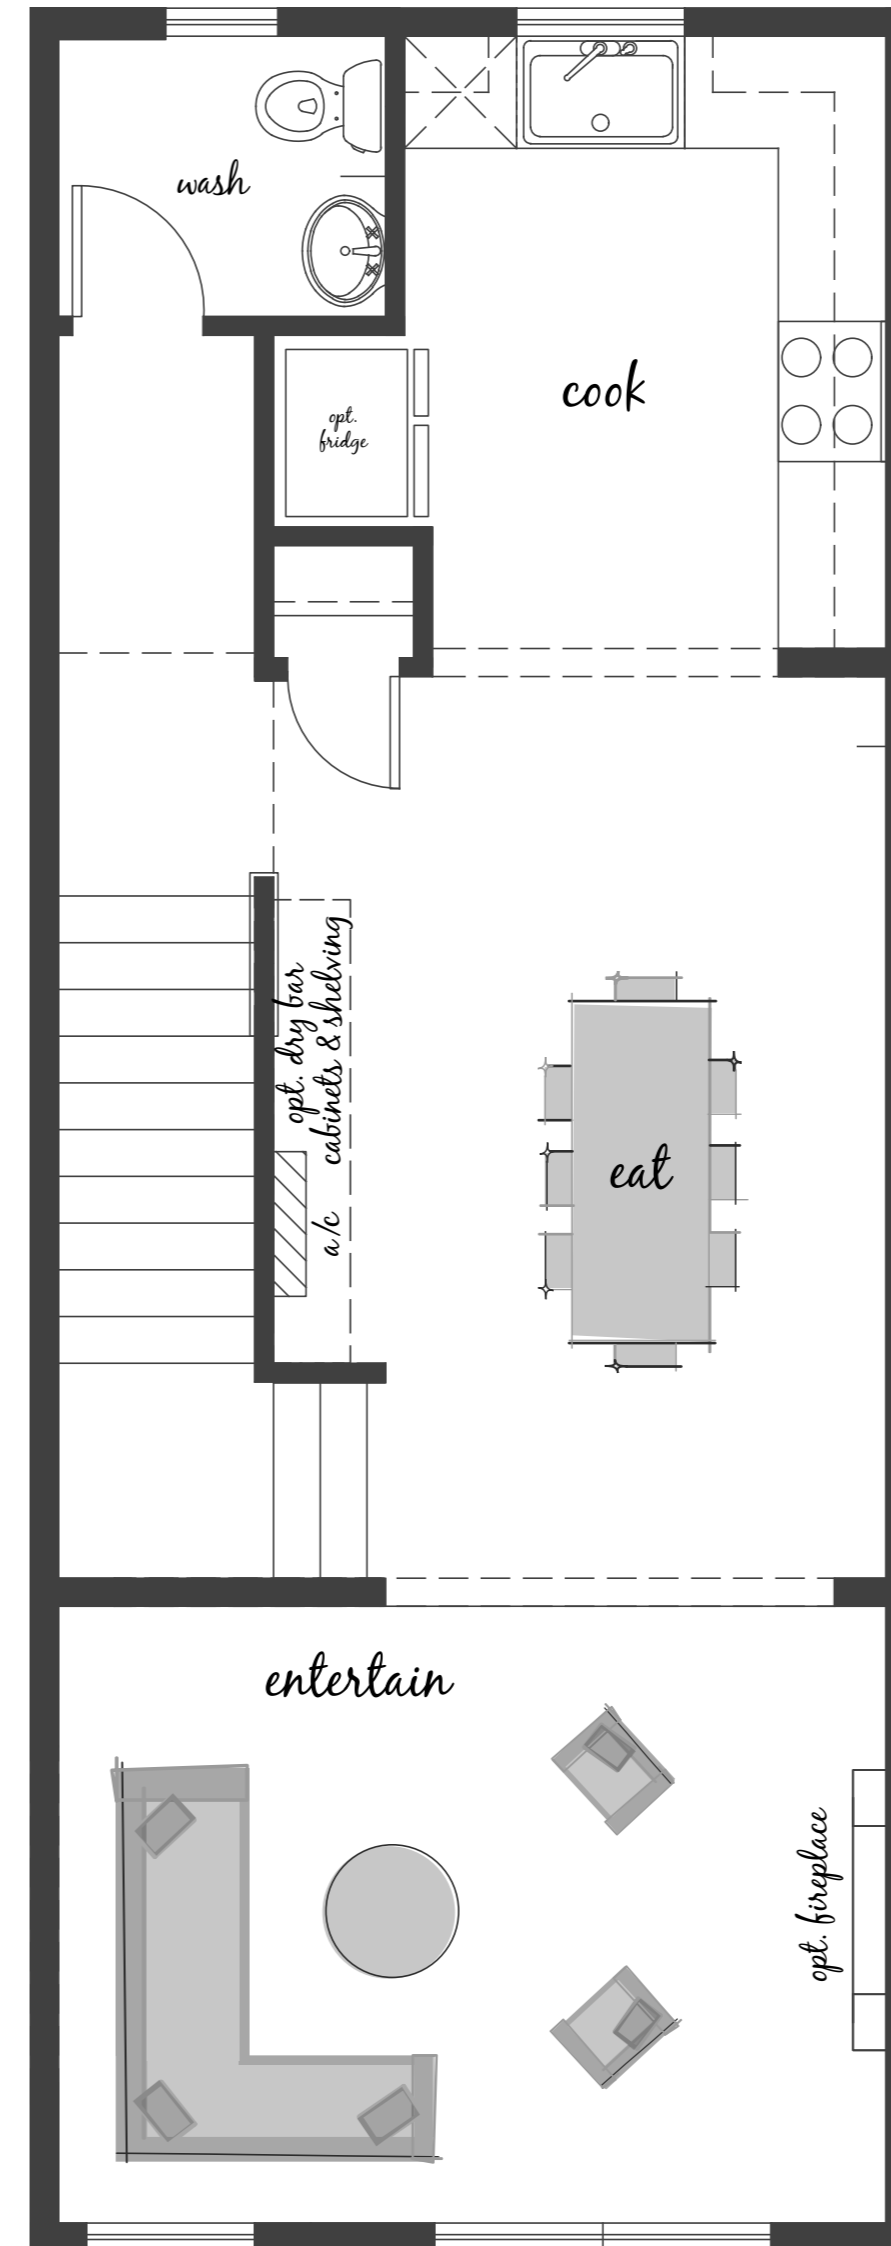

THE FARMHOUSES

at Roxburghe

sq ft **1332**

 2 Bedrooms
  2.5 Bath
  2 Car Garage

designer features

- Open Concept Living Space
- Quartz Countertops
- Luxurious Master Bath
- SMART Lighting Features
- Double Upstairs Suites

Lower Floor

Main Floor

Upper Floor

Westcott
HOMES

westcotthomes.com