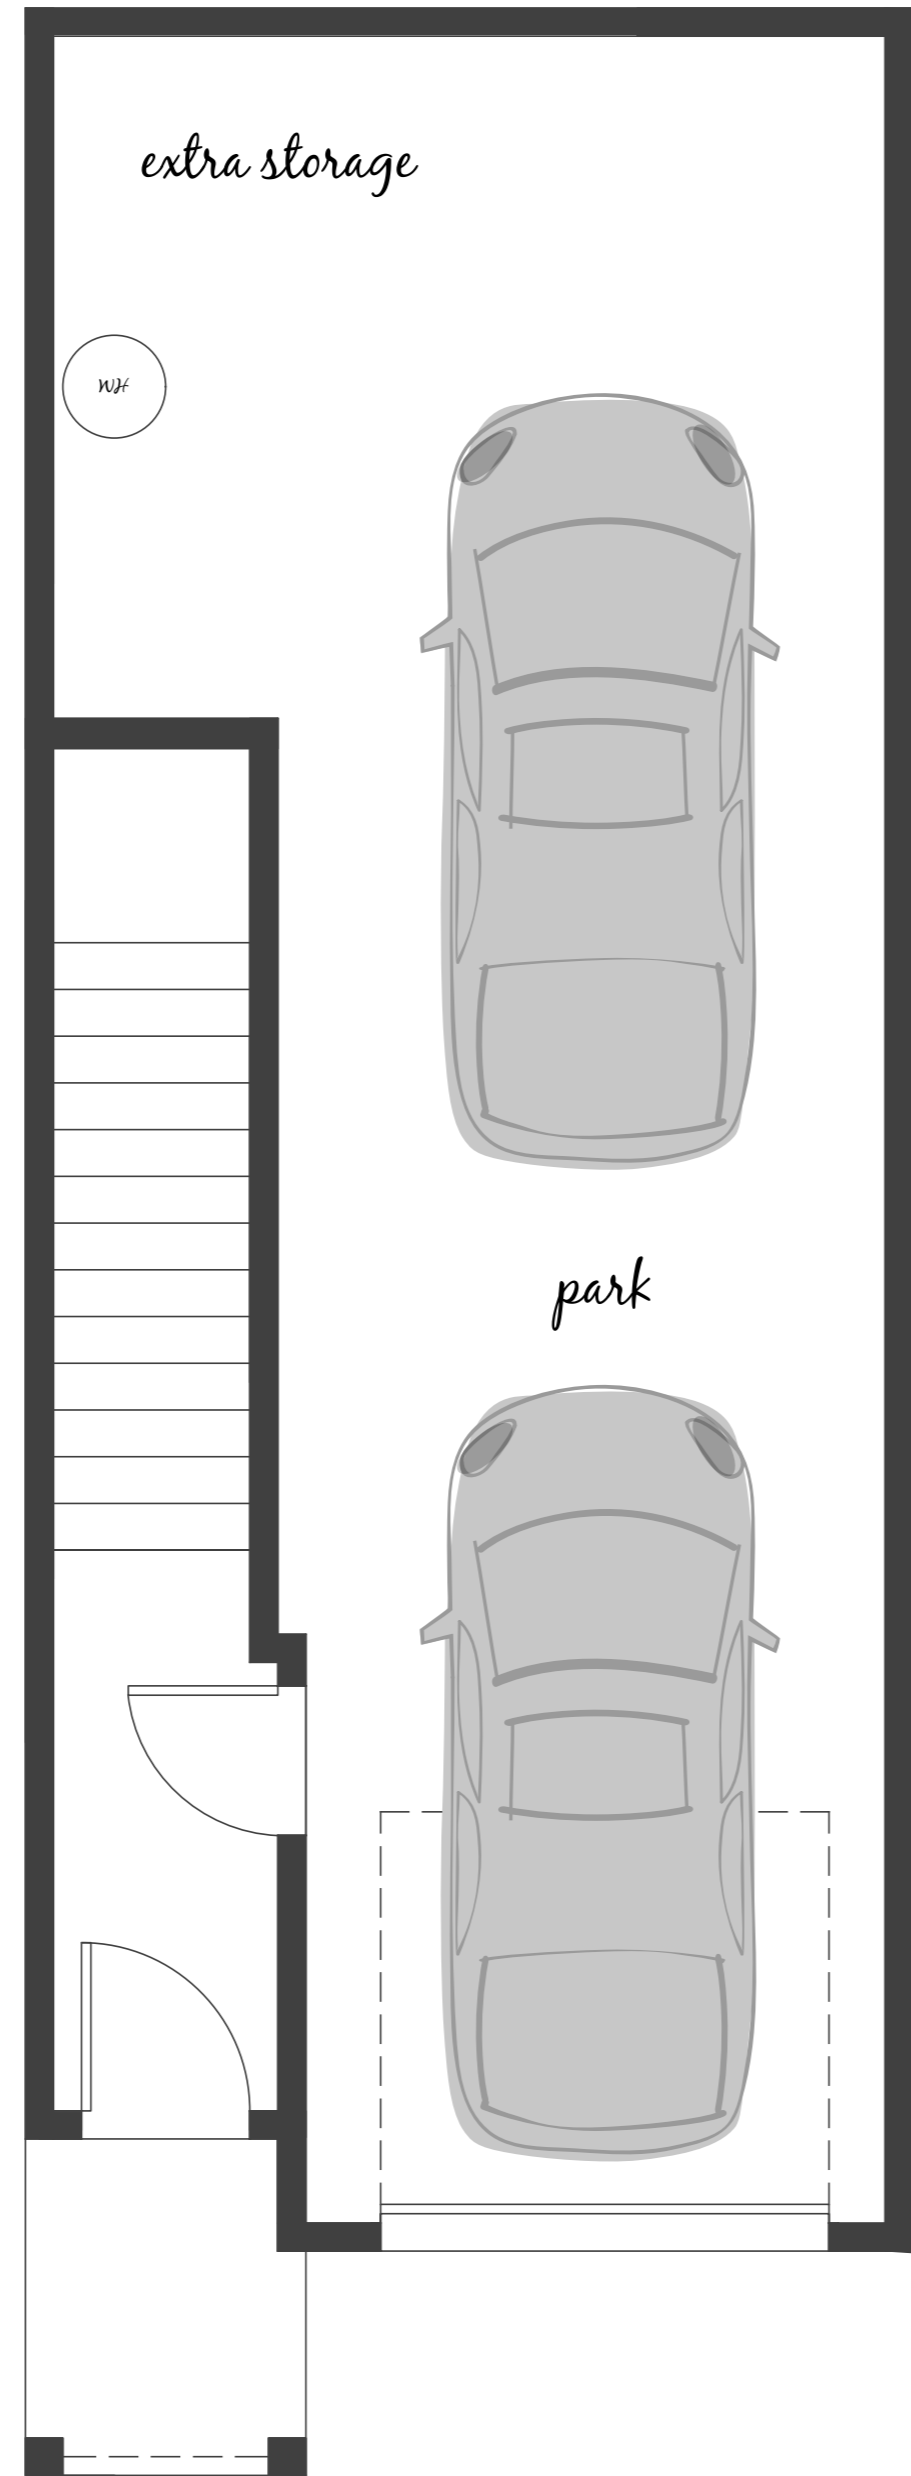

THE FARMHOUSES

at Roxburghe

sq ft **1332**

 2 Bedrooms
  2.5 Bath
  2 Car Garage

designer features

- Open Concept Living Space
- Quartz Countertops
- Luxurious Master Bath
- SMART Lighting Features
- Double Upstairs Suites

Lower Floor

Main Floor

Upper Floor

Westcott
HOMES

westcotthomes.com